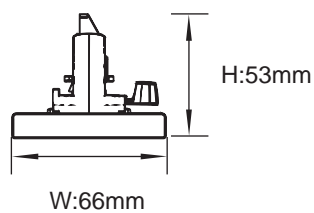

Black Housing

Model No.	Size(L/W/H) mm	Power (W)	CCT(K)	Lumen(Lm)	Effi.(Lm/w)	PF	CRI	Beam Angle	Dimmable	IP	Energy Class	Code
AS06B-24B3C3W	602/66/45	24	3000/4000/5000	3840/4440	160/185	0.9	80	90°	No	IP20	D/B	101124
AS12B-42B3C3W	1196/66/45	42	3000/4000/5000	6720/7770	160/185	0.9	80	90°	No	IP20	D/B	101142
AS15B-55B3C3W	1498/66/45	55	3000/4000/5000	8800/10175	160/185	0.9	80	90°	No	IP20	D/B	103155

LUMOLUX

Individual.Lens.Optic

Size

- 1 Power input terminal
- 2 3-phase adjustable L1/L2/L3
- 3 Flexible optics combinations
- 5 CCT changeable
- 4 Power changeable
- 6 Aluminum housing color white or black

Single tiltable, tilting range: 30°

Optic angle: 30°x30°
Tilting: 15°

Optic angle: 30°x30°
Tilting: 0°

Optic angle: 30°x30°
Tilting: 15°

Output Selectable Driver, convenient for inventory

0.6m

1	2	Prated(W)
OFF	OFF	12
ON	OFF	16
OFF	ON	20
ON	ON	24