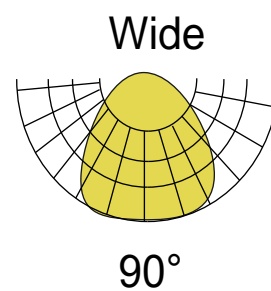

This results in maximum planning flexibility while maintaining a clean, architectural aesthetic aligned with contemporary lighting design.

Options

White Housing

Model No.	Size(L/W/H) mm	Power (W)	CCT(K)	Lumen(Lm)	Effi.(Lm/w)	PF	CRI	Beam Angle	Dimmable	IP	Energy Class	Code
AS06W-24B3C3W	602/66/45	24	3000/4000/5000	3840/4440	160/185	0.9	80	90°	No	IP20	D/B	101124
AS12W-42B3C3W	1196/66/45	42	3000/4000/5000	6720/7770	160/185	0.9	80	90°	No	IP20	D/B	101142
AS15W-55B3C3W	1498/66/45	55	3000/4000/5000	8800/10175	160/185	0.9	80	90°	No	IP20	D/B	103155

Black Housing

Model No.	Size(L/W/H) mm	Power (W)	CCT(K)	Lumen(Lm)	Effi.(Lm/w)	PF	CRI	Beam Angle	Dimmable	IP	Energy Class	Code
AS06B-24B3C3W	602/66/45	24	3000/4000/5000	3840/4440	160/185	0.9	80	90°	No	IP20	D/B	101124
AS12B-42B3C3W	1196/66/45	42	3000/4000/5000	6720/7770	160/185	0.9	80	90°	No	IP20	D/B	101142
AS15B-55B3C3W	1498/66/45	55	3000/4000/5000	8800/10175	160/185	0.9	80	90°	No	IP20	D/B	103155

LUMOLUX

Individual.Lens.Optic

Size

- 1 Power input terminal
- 2 3-phase adjustable L1/L2/L3
- 3 Flexible optics combinations
- 5 CCT changeable
- 4 Power changeable
- 6 Aluminum housing color white or black

Single tiltable, tilting range: 30°

Optic angle: 30°x30°
Tilting: 15°

Optic angle: 30°x30°
Tilting: 0°

Optic angle: 30°x30°
Tilting: 15°

Output Selectable Driver, convenient for inventory

0.6m

1	2	Prated(W)
OFF	OFF	12
ON	OFF	16
OFF	ON	20
ON	ON	24