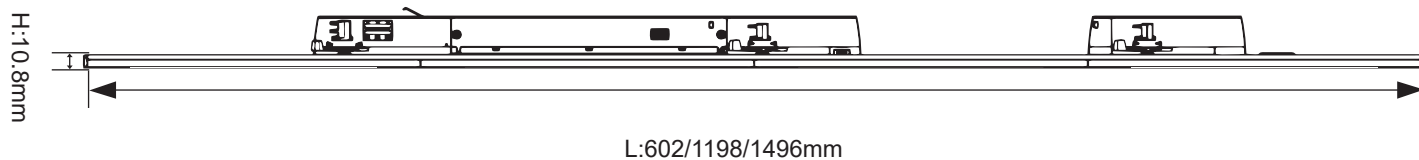

This results in maximum planning flexibility while maintaining a clean, architectural aesthetic aligned with contemporary lighting design.

Options

White Housing

Model No.	Size(L/W/H) mm	Power (W)	CCT(K)	Lumen(Lm)	Effi.(Lm/w)	PF	CRI	Beam Angle	Dimmable	IP	Energy Class	Code
AS06W-24B3C3W	602/66/45	24	3000/4000/5000	3840/4440	160/185	0.9	80	90°	No	IP20	D/B	101124
AS12W-42B3C3W	1196/66/45	42	3000/4000/5000	6720/7770	160/185	0.9	80	90°	No	IP20	D/B	101142
AS15W-55B3C3W	1498/66/45	55	3000/4000/5000	8800/10175	160/185	0.9	80	90°	No	IP20	D/B	103155

Black Housing

Model No.	Size(L/W/H) mm	Power (W)	CCT(K)	Lumen(Lm)	Effi.(Lm/w)	PF	CRI	Beam Angle	Dimmable	IP	Energy Class	Code
AS06B-24B3C3W	602/66/45	24	3000/4000/5000	3840/4440	160/185	0.9	80	90°	No	IP20	D/B	101124
AS12B-42B3C3W	1196/66/45	42	3000/4000/5000	6720/7770	160/185	0.9	80	90°	No	IP20	D/B	101142
AS15B-55B3C3W	1498/66/45	55	3000/4000/5000	8800/10175	160/185	0.9	80	90°	No	IP20	D/B	103155

LUMOLUX

Individual.Lens.Optic

Size

- 1 Power input terminal
- 2 3-phase adjustable L1/L2/L3
- 3 Flexible optics combinations
- 5 CCT changeable
- 4 Power changeable
- 6 Aluminum housing color white or black

Single tiltable, tilting range: 30°

Optic angle: 30°x30°
Tilting: 15°

Optic angle: 30°x30°
Tilting: 0°

Optic angle: 30°x30°
Tilting: 15°

Output Selectable Driver, convenient for inventory

0.6m

1	2	Prated(W)
OFF	OFF	12
ON	OFF	16
OFF	ON	20
ON	ON	24