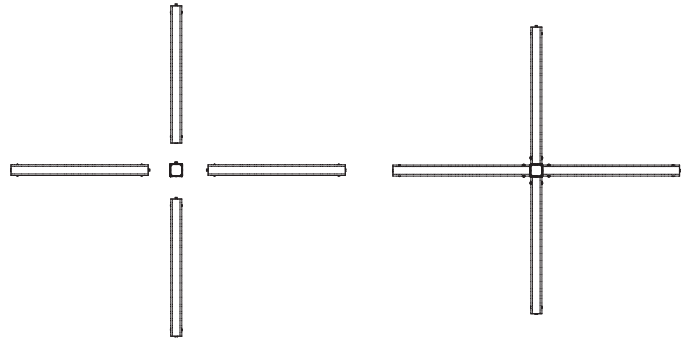

DIY Linkable LED Batten Light

Different Installation

Standard accessories

- ① Expansion pipe
- ② Buckle
- ③ Linkable wire

Optional accessories

- ④ Power cord
- ⑤ Triangle adapter
- ⑥ Quadrilateral adapter