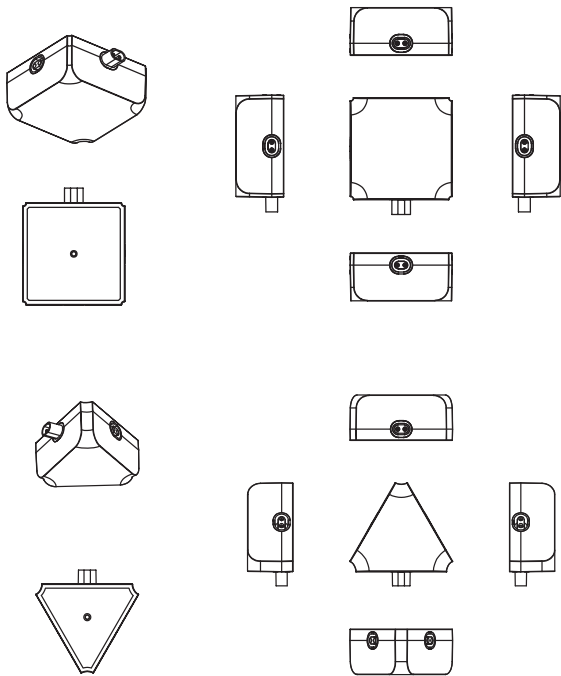

## LUDY

### DIY Linkable LED Batten Light

Hexagon LED lighting is suitable for a broad range of applications such as exhibition stands, garages, fitness centres, hotels, barbershops, hair salons and retail spaces. The system offers versatile installation options and high light output, making it suitable for diverse environments.

### Different Installation

Standard accessories

- ① Expansion pipe
- ② Buckle
- ③ Linkable wire

Optional accessories

- ④ Power cord
- ⑤ Triangle adapter
- ⑥ Quadrilateral adapter