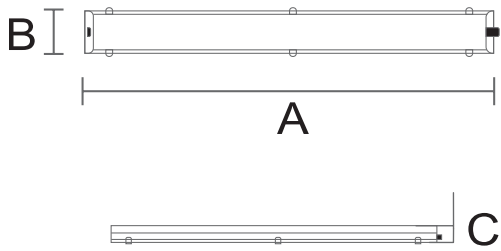

LUDY

DIY Linkable LED Batten Light

Hexagon LED lighting is suitable for a broad range of applications such as exhibition stands, garages, fitness centres, hotels, barbershops, hair salons and retail spaces. The system offers versatile installation options and high light output, making it suitable for diverse environments.

Model No.	Size(L/W/H) mm	Power (W)	CCT(K)	Lumen(Lm)	Effi.(Lm/w)	PF	CRI	Beam Angle	DIM	IP	Energy Class	Code
LD 06-12	58/70/35	12	4000K	1200	100Lm/W	0.7	80	120°	No	IP20	E	120612
LD 12-24	1186/70/35	24	4000K	2400	100Lm/W	0.7	80	120°	No	IP20	E	121224
LD 12-40	1186/70/35	40	4000K	4000	100Lm/W	0.9	80	120°	No	IP20	E	121240