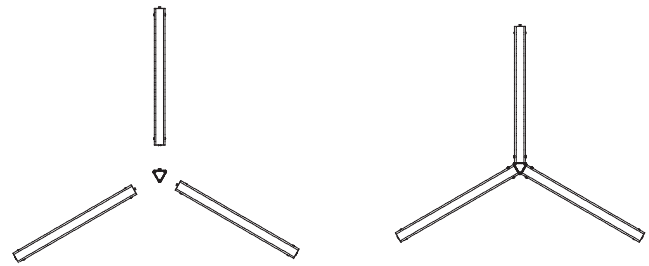

DIY Linkable LED Batten Light

Different Installation

Standard accessories

- ① Expansion pipe
- ② Buckle
- ③ Linkable wire

Optional accessories

- ④ Power cord
- ⑤ Triangle adapter
- ⑥ Quadrilateral adapter