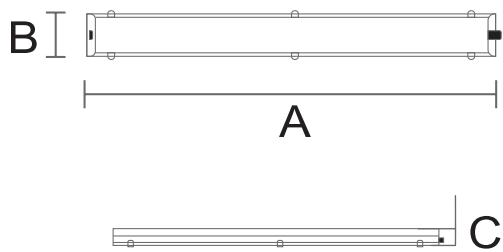

LUDY

DIY Linkable LED Batten Light

Hexagon LED lighting is suitable for a broad range of applications such as exhibition stands, garages, fitness centres, hotels, barbershops, hair salons and retail spaces. The system offers versatile installation options and high light output, making it suitable for diverse environments.

Model No.	Size(L/W/H) mm	Power (W)	CCT(K)	Lumen(Lm)	Effi.(Lm/w)	PF	CRI	Beam Angle	DIM	IP	Energy Class	Code
LD 06-12	58/70/35	12	4000K	1200	100Lm/W	0.7	80	120°	No	IP20	E	120612
LD 12-24	1186/70/35	24	4000K	2400	100Lm/W	0.7	80	120°	No	IP20	E	121224
LD 12-40	1186/70/35	40	4000K	4000	100Lm/W	0.9	80	120°	No	IP20	E	121240

DIY Linkable LED Batten Light

Different Installation

Standard accessories

- ① Expansion pipe
- ② Buckle
- ③ Linkable wire

Optional accessories

- ④ Power cord
- ⑤ Triangle adapter
- ⑥ Quadrilateral adapter