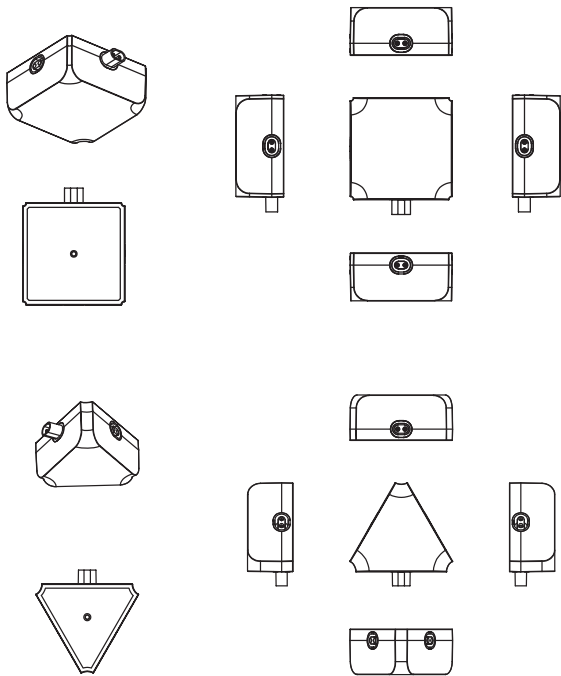

LUDY

DIY Linkable LED Batten Light

Hexagon LED lighting is suitable for a broad range of applications such as exhibition stands, garages, fitness centres, hotels, barbershops, hair salons and retail spaces. The system offers versatile installation options and high light output, making it suitable for diverse environments.

Model No.	Size(L/W/H) mm	Power (W)	CCT(K)	Lumen(Lm)	Effi.(Lm/w)	PF	CRI	Beam Angle	DIM	IP	Energy Class	Code
LD 06-12	58/70/35	12	4000K	1200	100Lm/W	0.7	80	120°	No	IP20	E	120612
LD 12-24	1186/70/35	24	4000K	2400	100Lm/W	0.7	80	120°	No	IP20	E	121224
LD 12-40	1186/70/35	40	4000K	4000	100Lm/W	0.9	80	120°	No	IP20	E	121240

DIY Linkable LED Batten Light

Different Installation

Standard accessories

- ① Expansion pipe
- ② Buckle
- ③ Linkable wire

Optional accessories

- ④ Power cord
- ⑤ Triangle adapter
- ⑥ Quadrilateral adapter