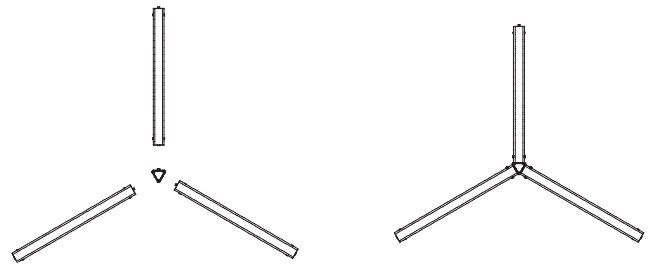

LUDY

DIY Linkable LED Batten Light

Hexagon LED lighting is suitable for a broad range of applications such as exhibition stands, garages, fitness centres, hotels, barbershops, hair salons and retail spaces. The system offers versatile installation options and high light output, making it suitable for diverse environments.

Model No.	Size(L/W/H) mm	Power (W)	CCT(K)	Lumen(Lm)	Effi.(Lm/w)	PF	CRI	Beam Angle	DIM	IP	Energy Class	Code
LD 06-12	58/70/35	12	4000K	1200	100Lm/W	0.7	80	120°	No	IP20	E	120612
LD 12-24	1186/70/35	24	4000K	2400	100Lm/W	0.7	80	120°	No	IP20	E	121224
LD 12-40	1186/70/35	40	4000K	4000	100Lm/W	0.9	80	120°	No	IP20	E	121240

DIY Linkable LED Batten Light

Different Installation

Standard accessories

- ① Expansion pipe
- ② Buckle
- ③ Linkable wire

Optional accessories

- ④ Power cord
- ⑤ Triangle adapter
- ⑥ Quadrilateral adapter